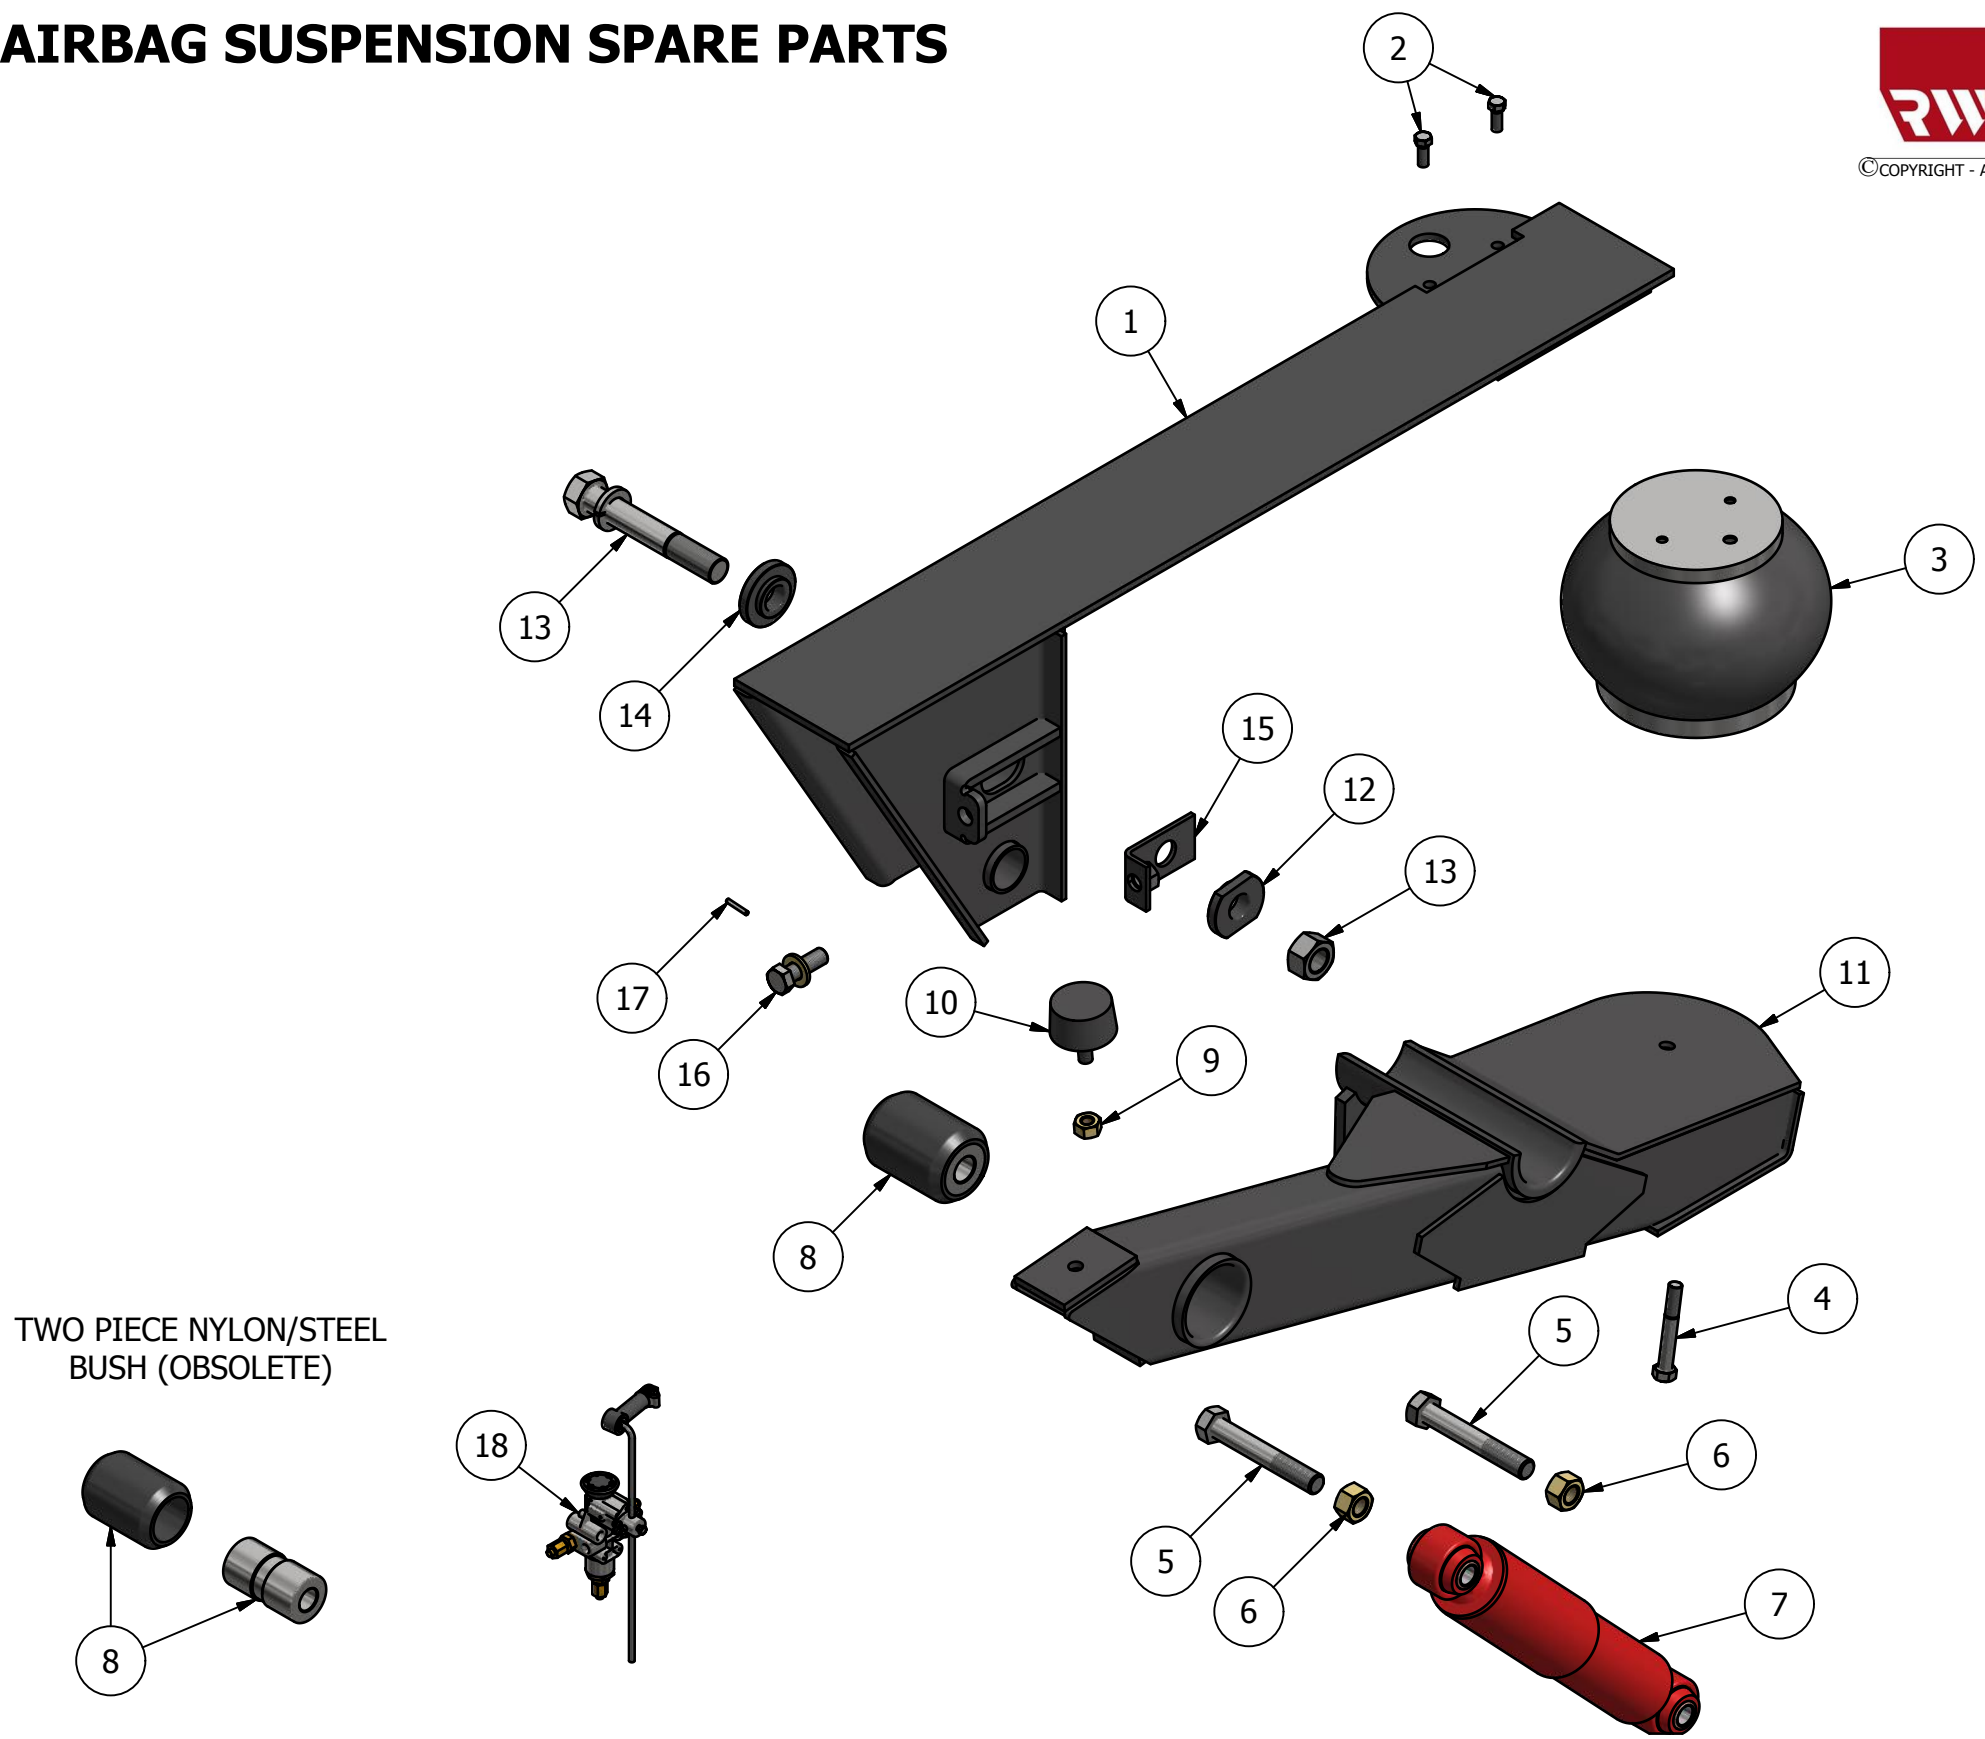

AIRBAG SUSPENSION SPARE PARTS

ITEM	PART NUMBER	DESCRIPTION	QTY
1	COM-TA100-T	TOP SUSPENSION PLATE WITH HANGERS	1
2	COM-TA003	3/8" x 1" BOLT	2
3	COM-TA007	AIRBAG	1
4	COM-TA002	1/2" x 3 1/2" BOLT	1
5	COM-TM520	M20 x 130 BOLT	2
6	GEN-NNM20	M20 NYLOC NUT	2
7	COM-TA012	SHOCK ABSORBER	1
8	GEN-BUSH10	ARM ASSEMBLY BUSH (ONE PIECE)	1
9	GEN-NNF08	1/2" NYLOC NUT	1
10	COM-TA004	RUBBER BUMP STOP	1
11	COM-TA100-B	AIRBAG ARM ASSEMBLY	1
12	COM-TA011	ADJUSTMENT WASHER	1
13	COM-TM725	PIVOT BOLT, NUT & WASHER ASSEMBLY	1
14	COM-TA009	LOCATING WASHER	1
15	COM-TA013	ADJUSTMENT PLATE	1
16	COM-TA008	M16 x 50mm BOLT	1
17	COM-TA001	ROLL PIN	1
18	COM-TA038	HEIGHT CONTROL VALVE	1